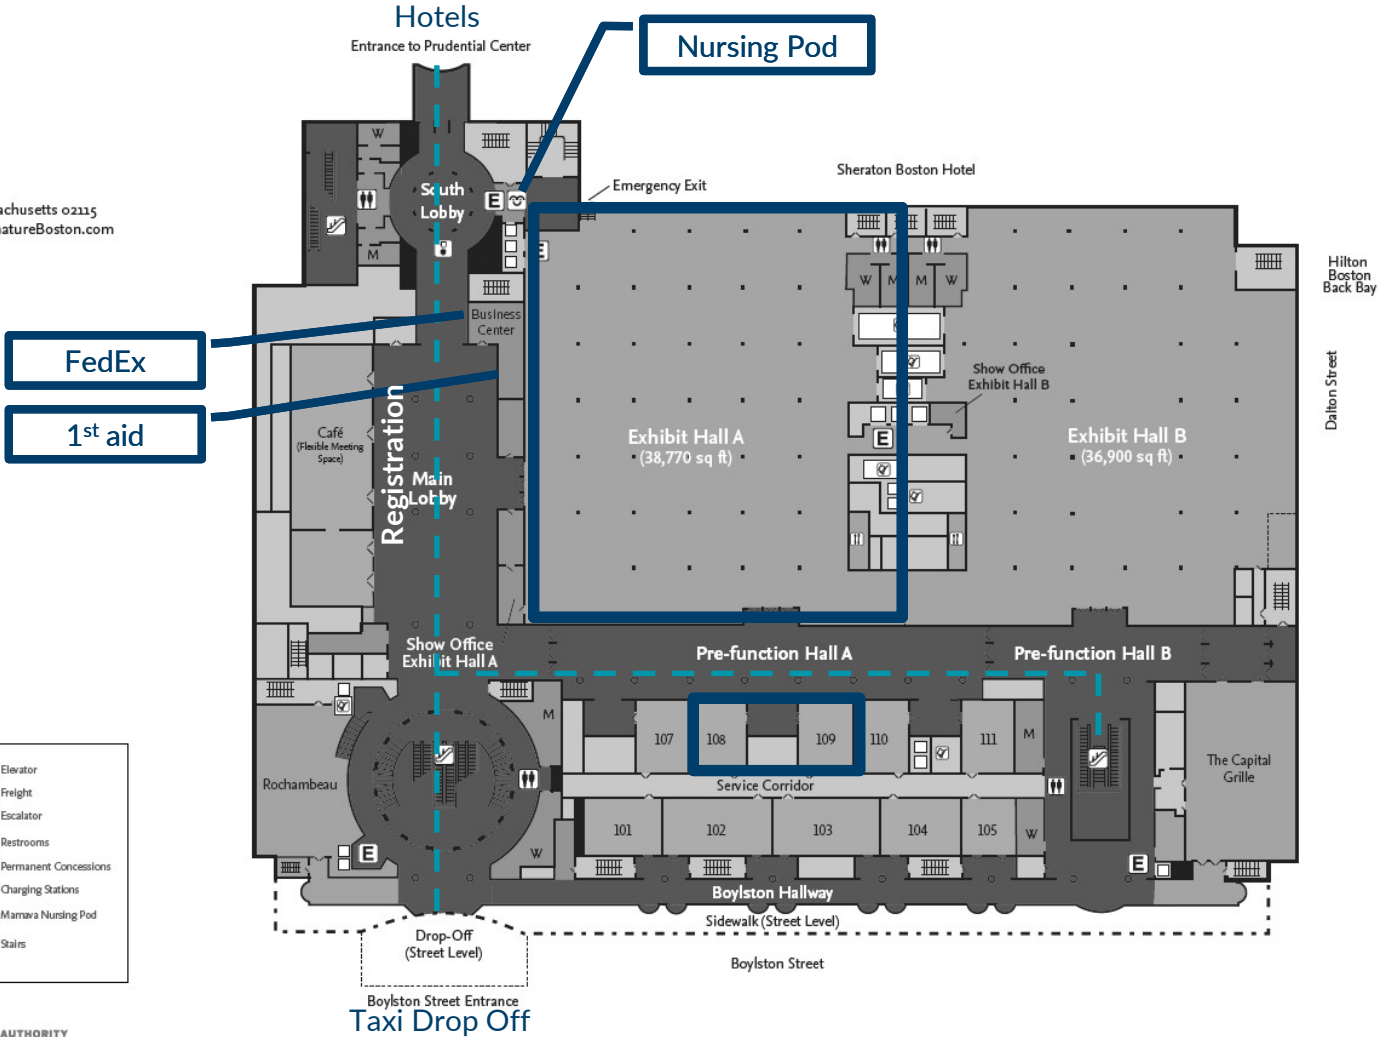

Plaza Level

Exhibit Space	Elevator
Meeting Rooms	Freight
Ballroom	Escalator
Lobby & Pre-function	Restrooms
Public Use	Permanent Concessions
Ring Road	Charging Stations
Non-Public Access	Mama's Nursing Pod
Loading Dock Pre-Feb Area & Loading Dock Covered Truck Access	Stairs
Food Services